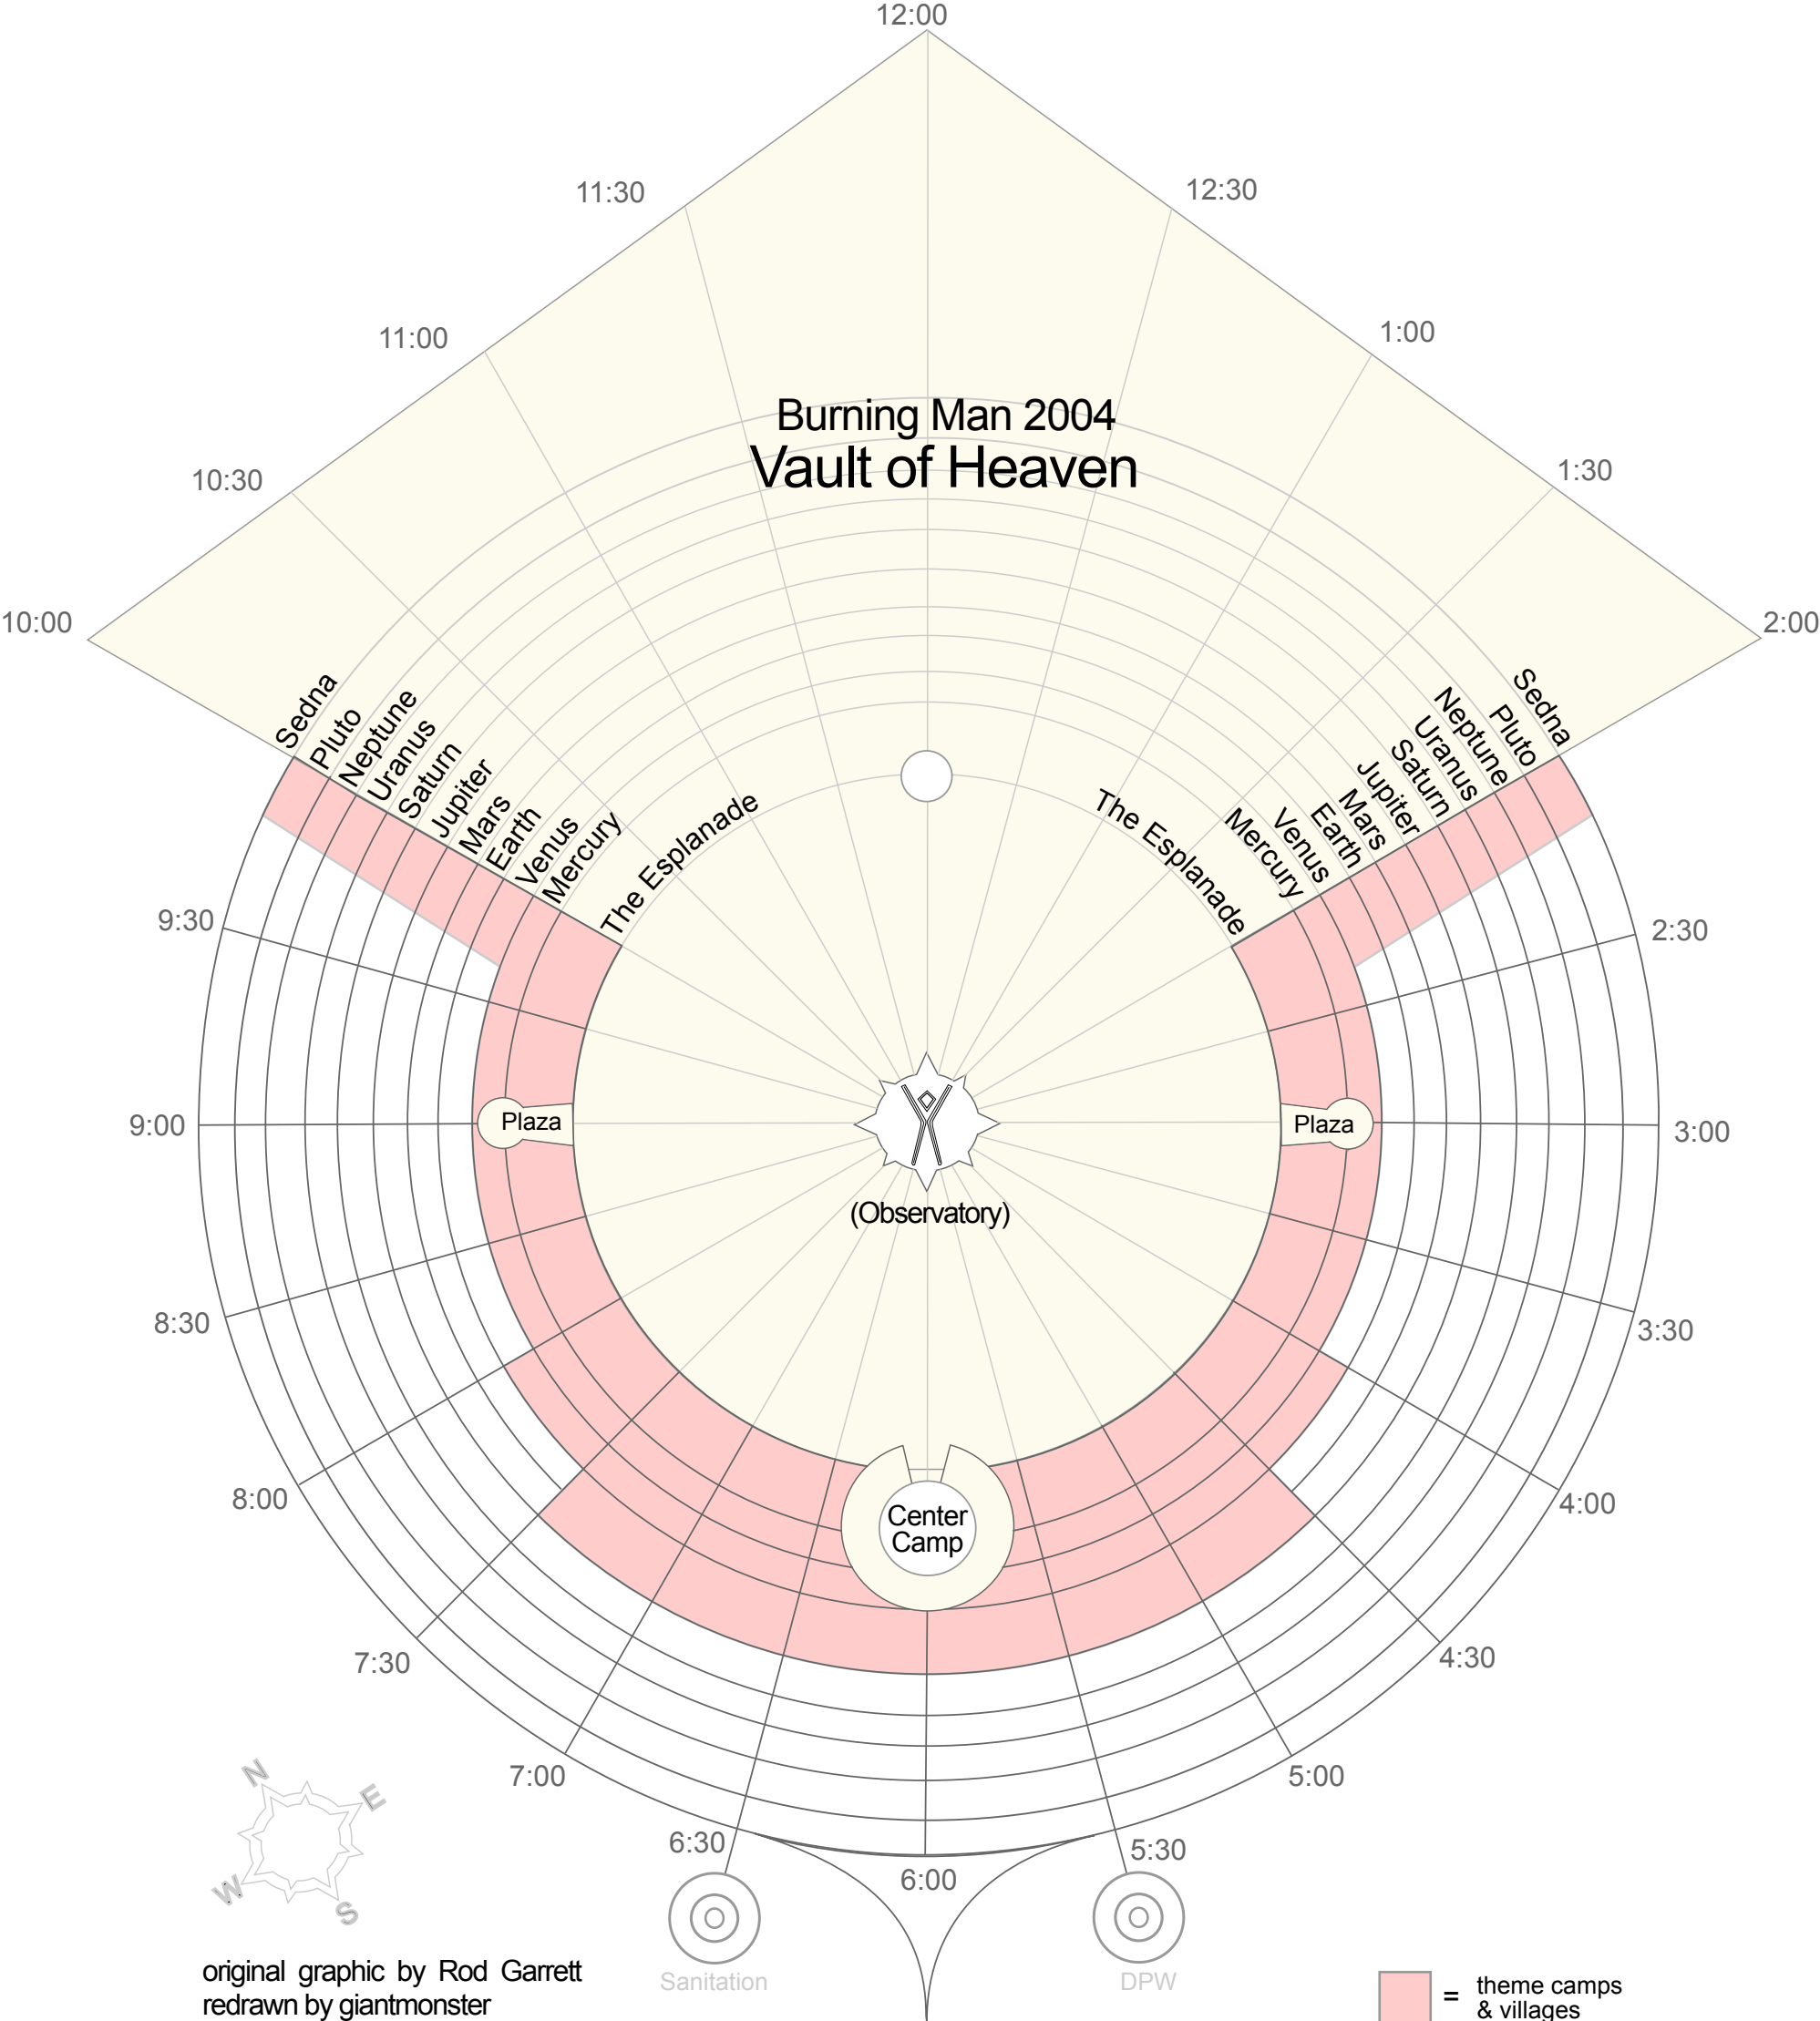

# Burning Man 2004 Vault of Heaven

original graphic by Rod Garrett  
redrawn by giantmonster

= theme camps & villages